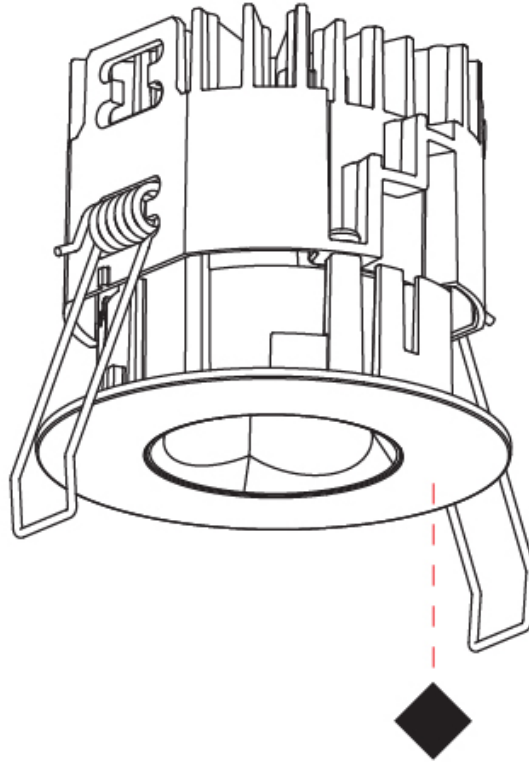

OIKO PRO ROUND RECESSED

A35867-

PROJECT

TYPE

SPECIFIER

QUANTITY

DATE

A