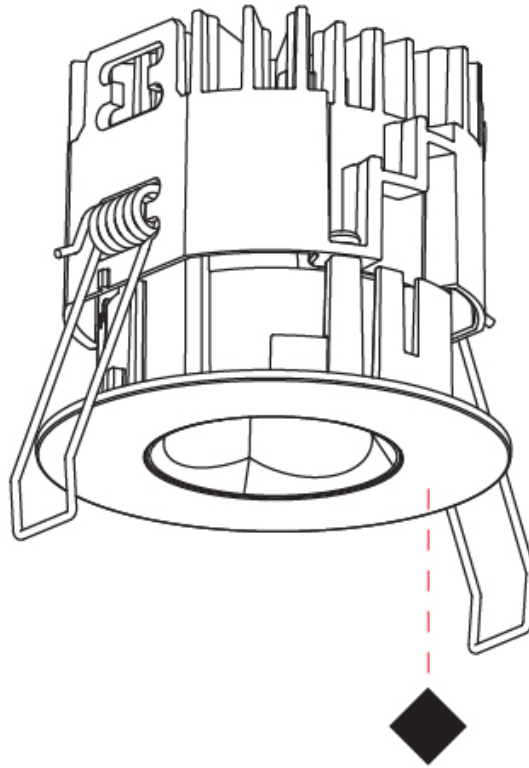

OIKO PRO ROUND RECESSED

A35871-

PROJECT

TYPE

SPECIFIER

QUANTITY

DATE

A