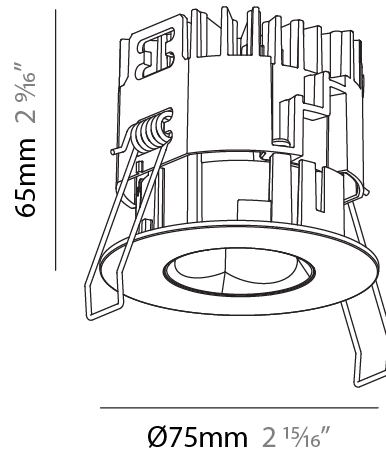

GENERAL

Series: Oiko Pro
Subseries: Oiko Pro Round
Brand: Prolicht
Division: Architectural
Mounting Type: Recessed
Mounting Location: Ceiling
Subcategory: Downlight

PHYSICAL

Shape: Round
Diameter (mm): 75
Diameter (in): 2 ¹⁵/₁₆
Height (mm): 65
Height (in): 2 ⁹/₁₆
Ceiling Thickness (mm): 1 - 25
Ceiling Thickness (in): 1/16 - 1 3/16
Min. Recessing Depth (mm): 70
Min. Recessing Depth (in): 2 ³/₄
Light Distribution: Direct
Diffuser: Lens Pack - Spread Lens / Linear Spread Lens / Honeycomb Louver
Fixture Finish: [SSR / BKV / CWI / CRY / HAB / UFT / ITA / RUA / FTG / MYG / LOD / PUS / FRO / FUP / KIA / POP / BLS / SPG / MEY / GOH / GUM / CHC / COM / ABZ / JAG / OBR / MOS / ROR](#)
Fixture Material: Aluminum Die Cast
Cut-out Measurements: 68mm / 2 11/16" Diameter

ELECTRICAL

Lamp Type: LED (Zhaga Standard)
Input Wattage (W): 14
Total Output Wattage (W): 12.7
Dimming: Dali Dimming
Driver Included: No
Driver Location: Recessed Housing
Driver Type: Constant Current - Universal (120Vac only for DALI driver)
Driver Class: Class 2
Input Voltage (V): 120 - 277
Constant Current (MA): 700

LED

Color Temperature (°K): 2700-6500 Tunable White
Max. Delivered Lumen (lm): 1129
Nominal Lumen (lm): 1460
CRI: >93 CRI
Lamp Life (hrs): 50000
Special LEDs offerings: Tunable White

OPTICAL

Reflector°: 36
Adjustability: Fixed

RATINGS AND CERTIFICATIONS

Certified By: Certified for North American Standards
IP rating: IP20