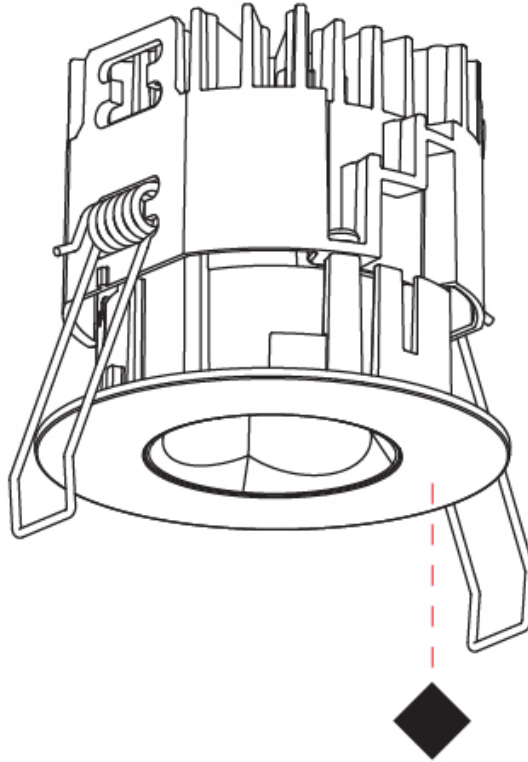

OIKO PRO ROUND RECESSED

A35866-

PROJECT _____

TYPE _____

SPECIFIER _____

QUANTITY _____

DATE _____

A